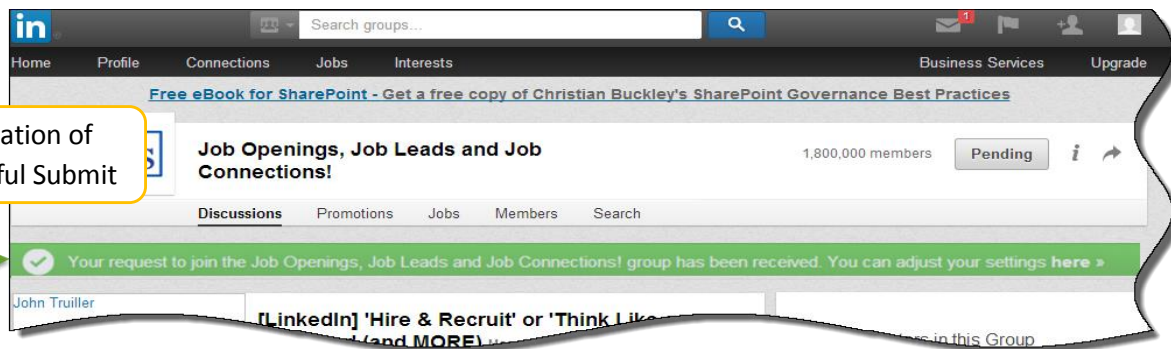

How to Join a LinkedIn Group

(Do this after you set up your LinkedIn profile)

Select "Groups"
Click Search

Select a group

Click Join

Complete settings

Confirmation of Successful Submit