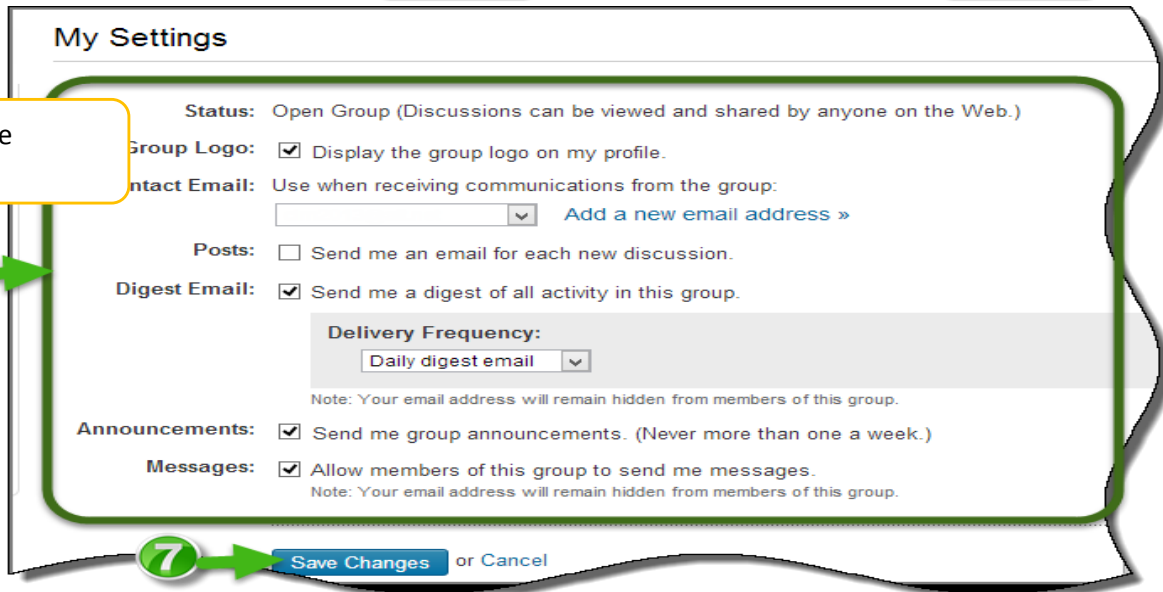

How to Join a LinkedIn Group

(Do this after you set up your LinkedIn profile)

Select "Groups"
Click Search

Select a group

Click Join

Complete settings

Confirmation of Successful Submit