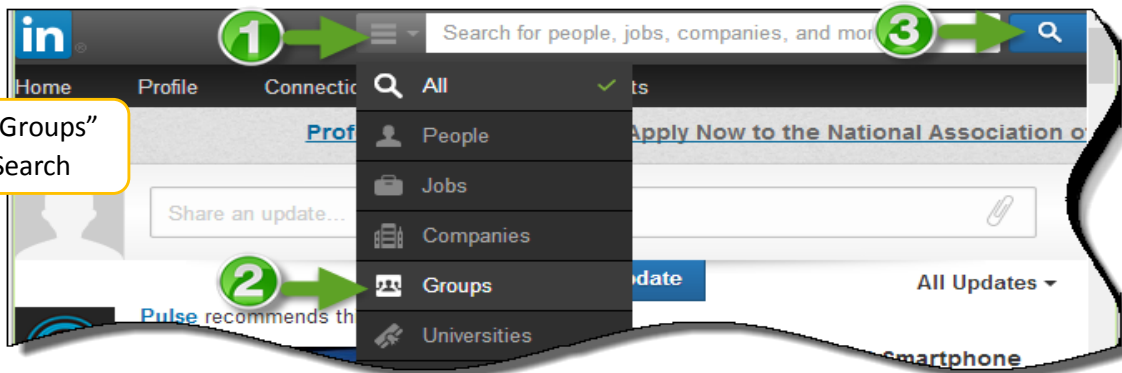

How to Join a LinkedIn Group

(Do this after you set up your LinkedIn profile)

Select "Groups"
Click Search

Select a group

Click Join

Complete settings

Confirmation of Successful Submit